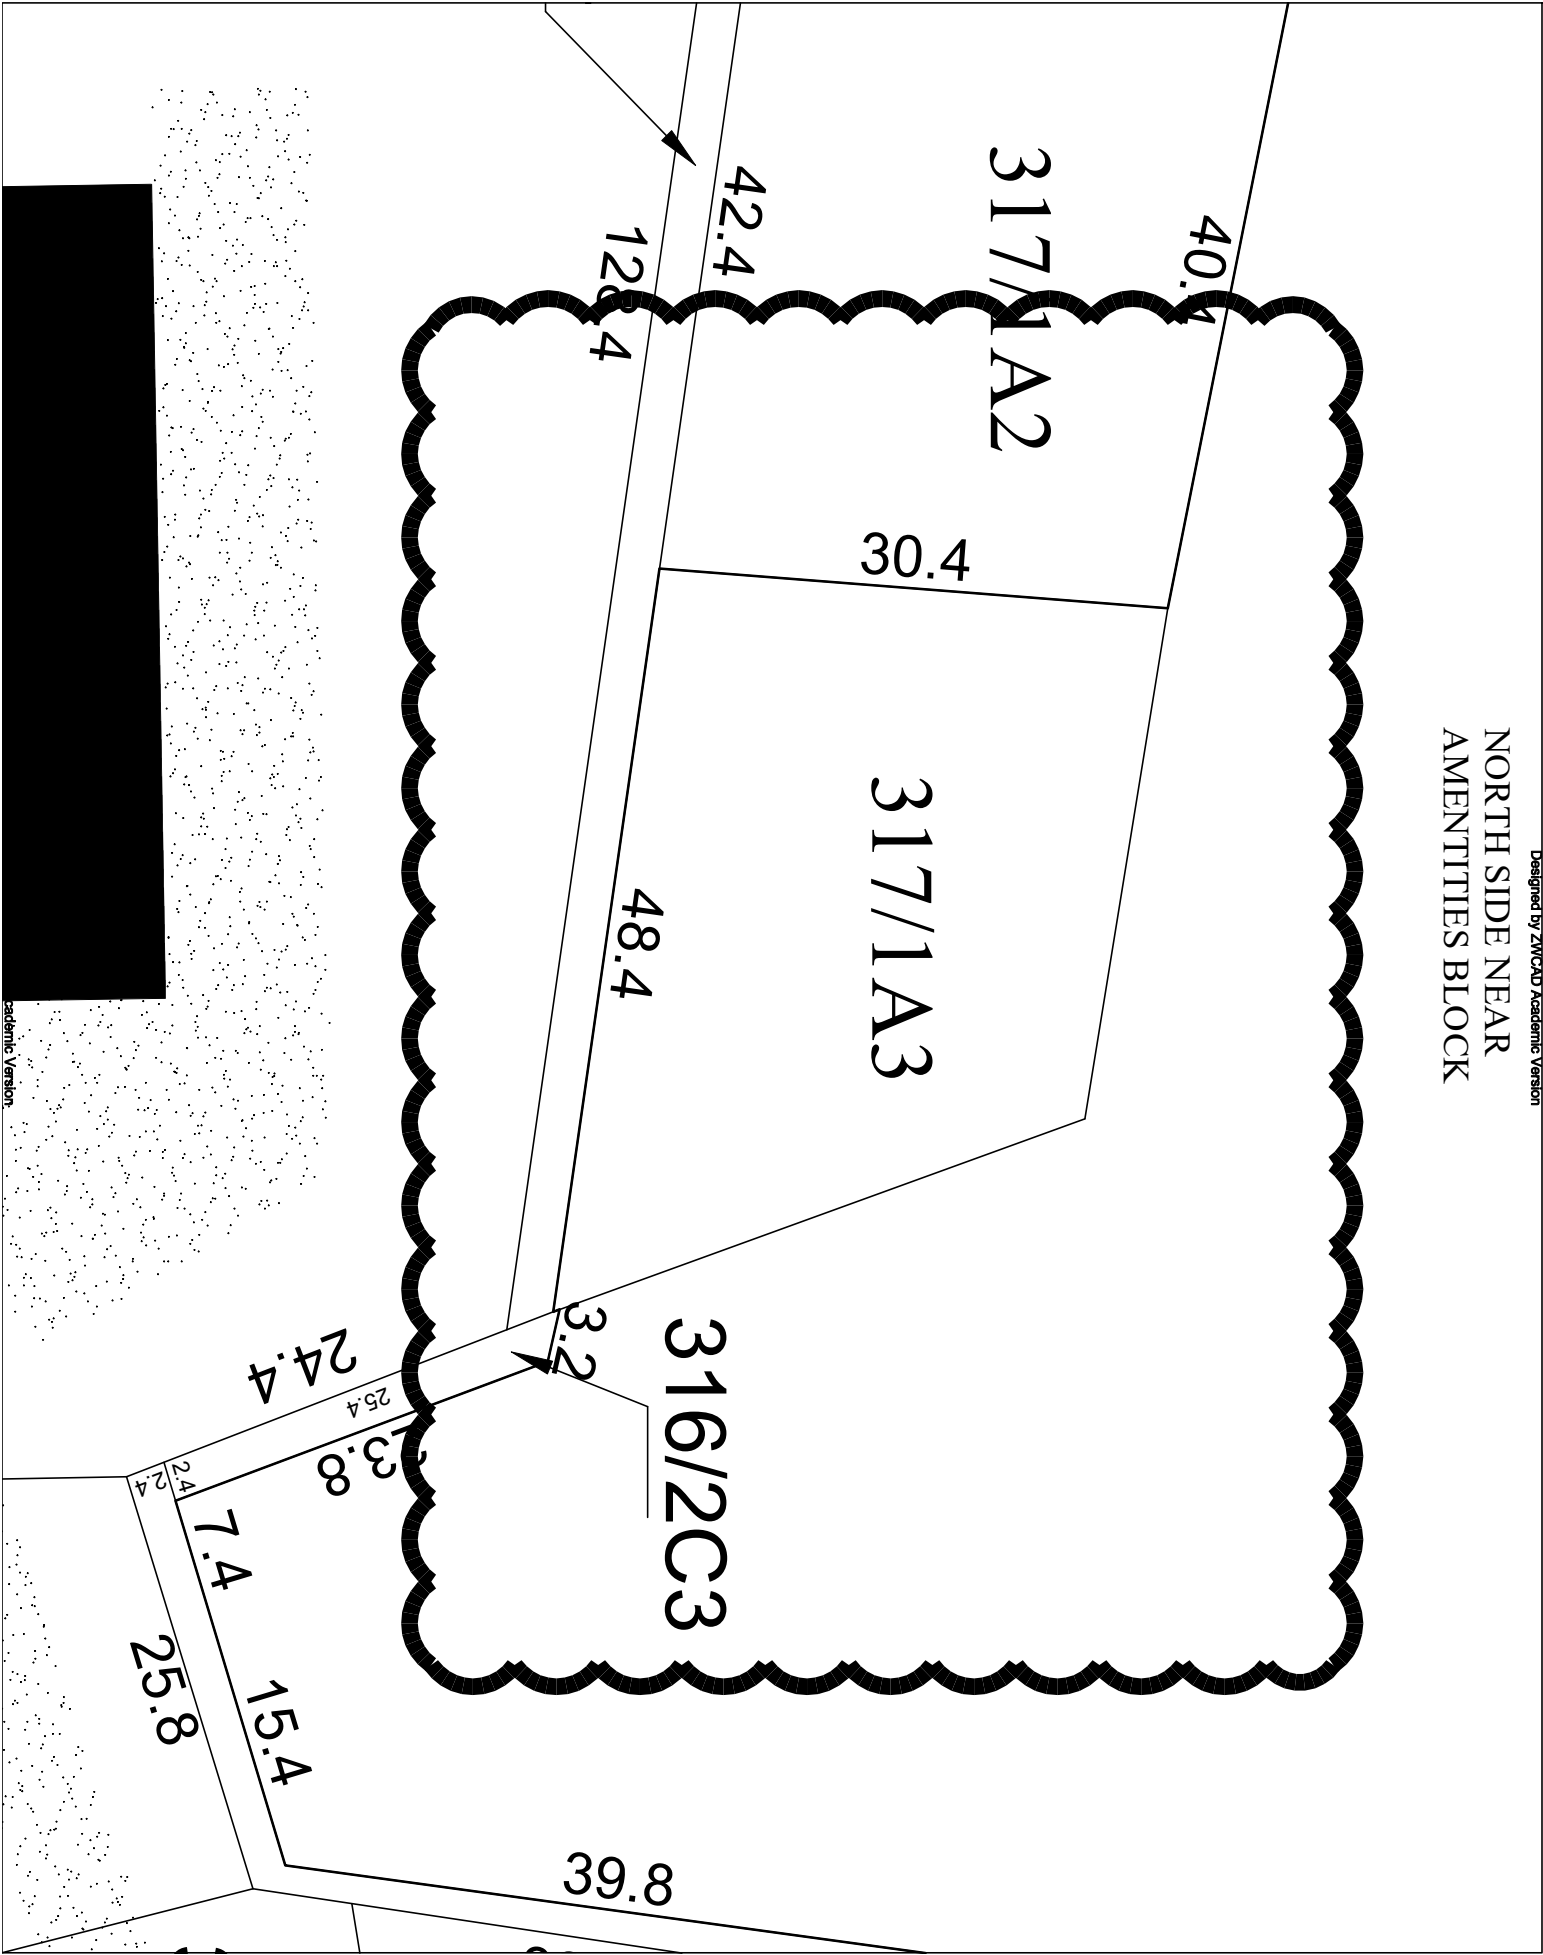

NORTH SIDE NEAR
AMENITIES BLOCK

Designed by ZWCAD Academic Version

Designed by ZWCAD Academic Version